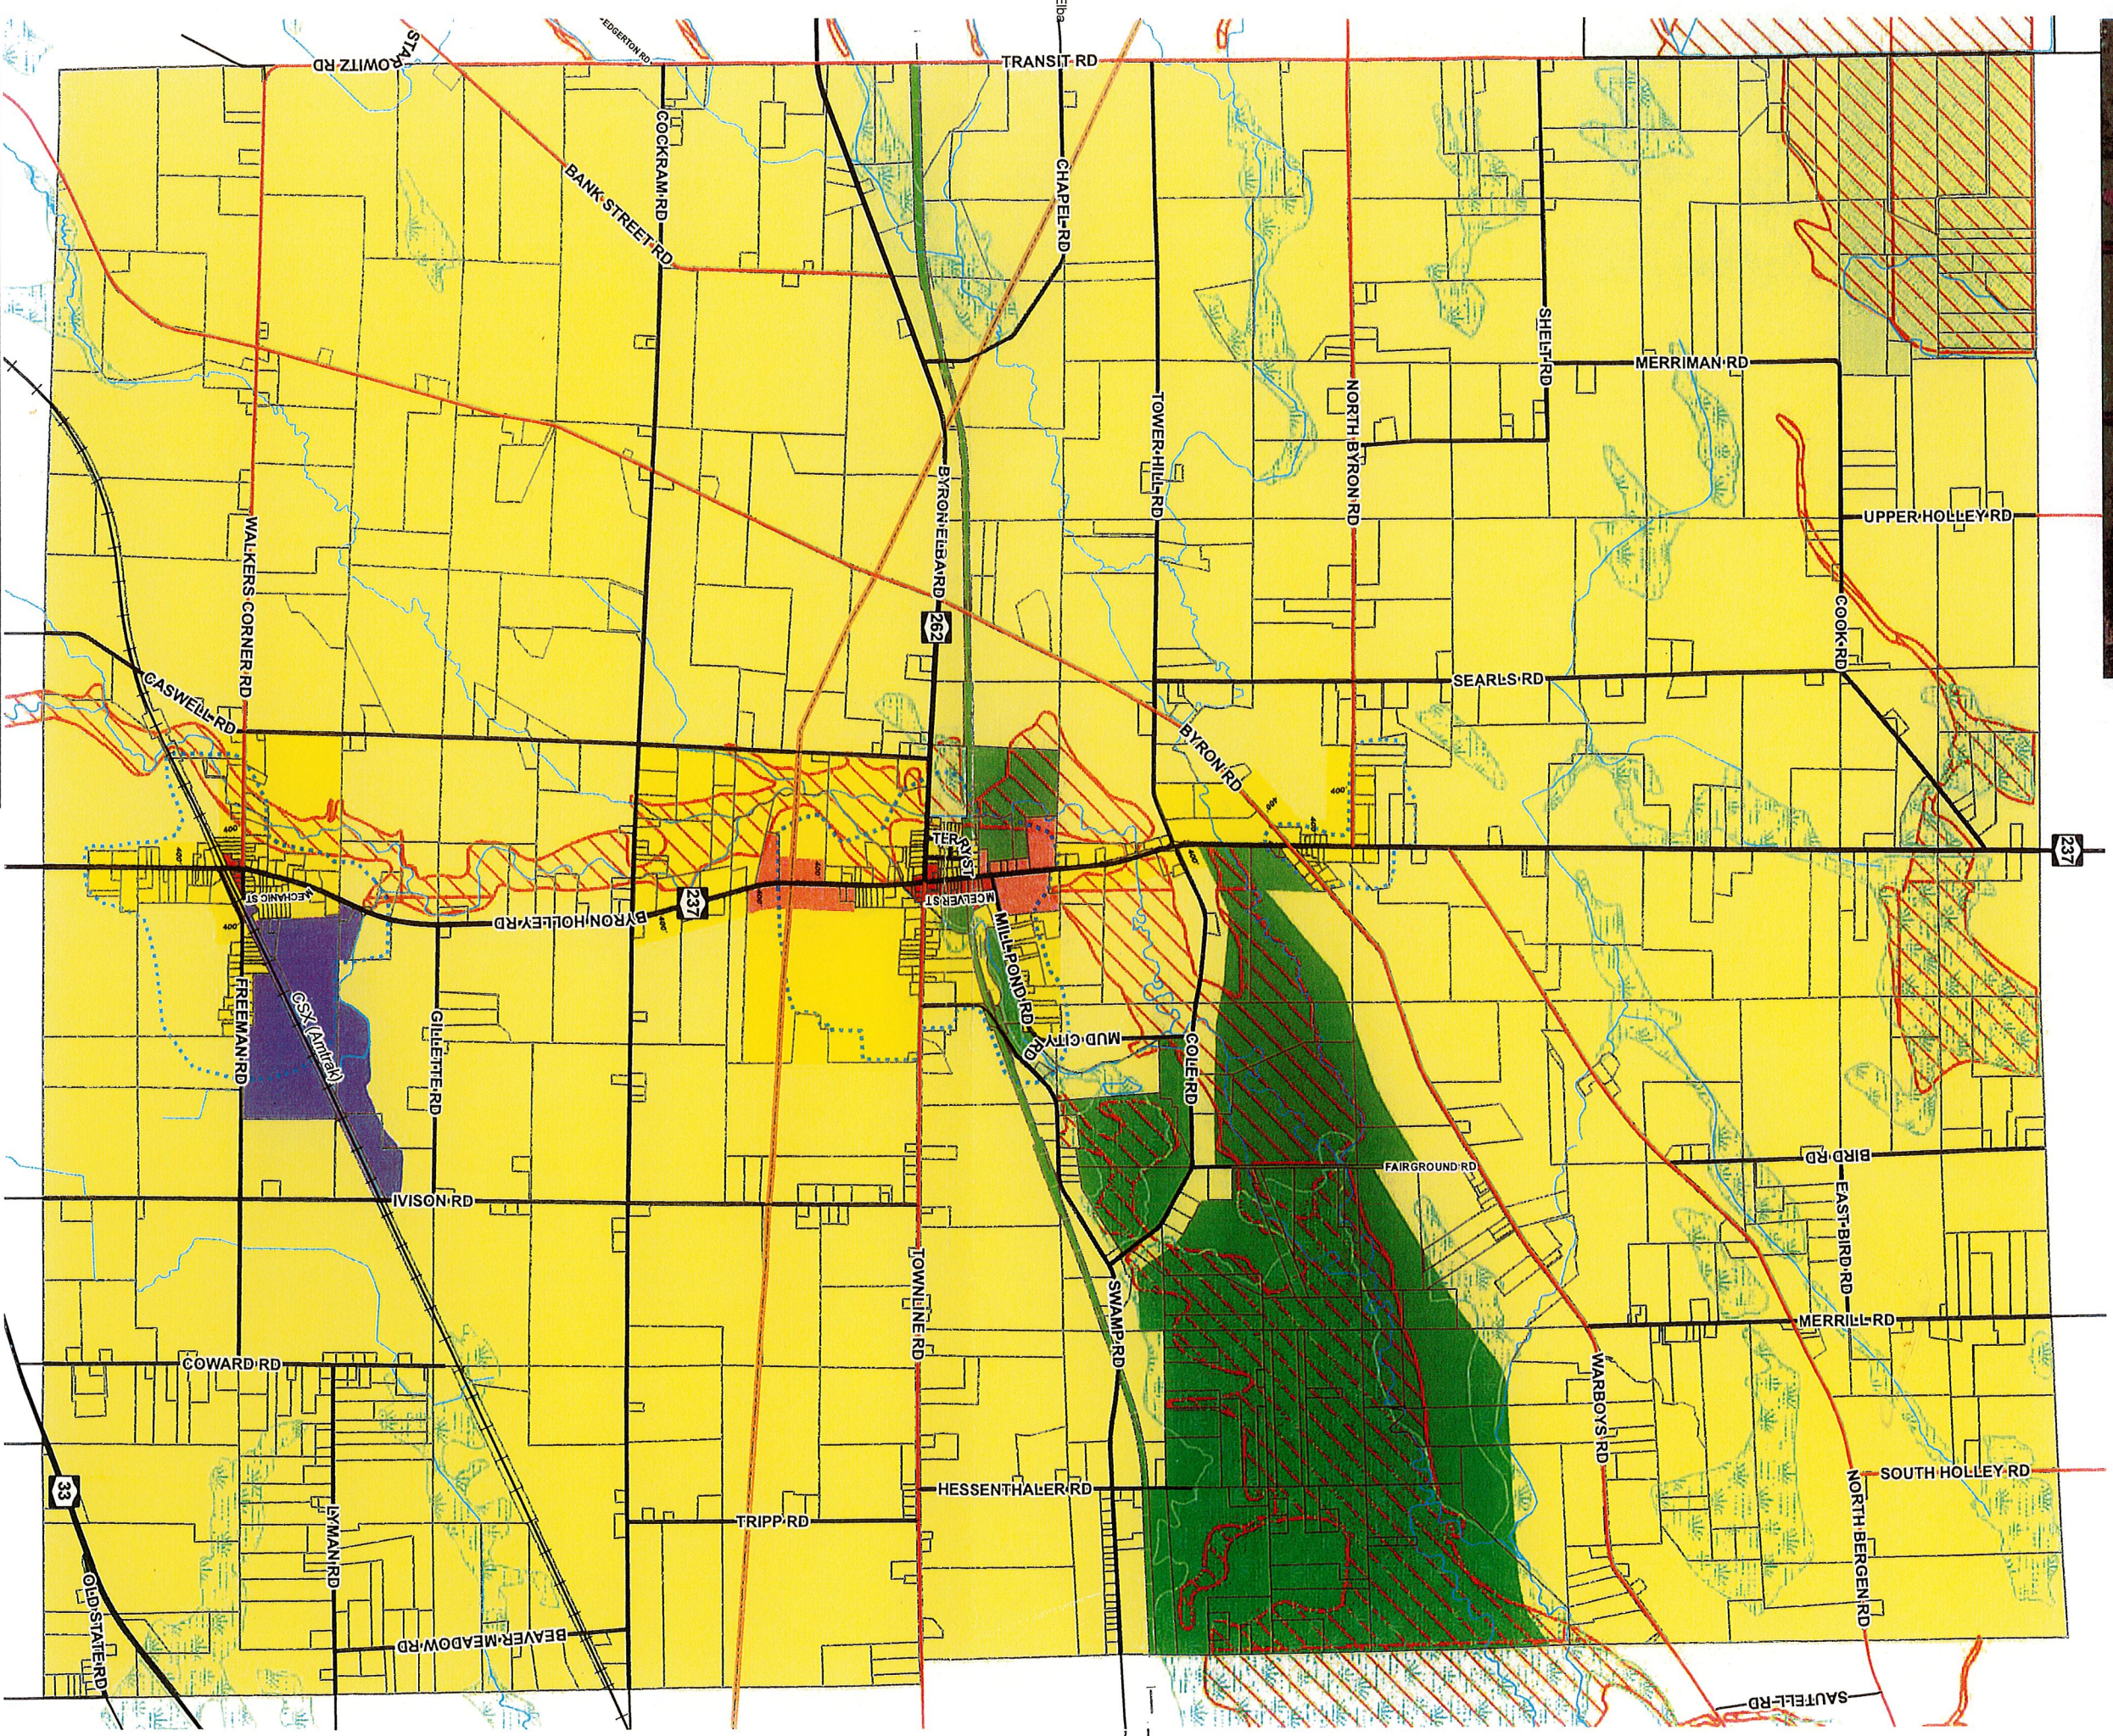

Town of Byron Zoning Map

In accordance with the
Town of Byron
Zoning Law

Map Features

Roads		Zoning Districts	
	Interstate Highway		A Agricultural
	State Routes		A-R Agricultural-Residential
	County Highway		C-1 Neighborhood Commercial
	Town Road		C-2 General Commercial
	Village Street		I-1 Industrial
	Eier		L-C Land Conservation
			R-1 Residential
	Active Railroad		State Regulated Wetlands
	Abandoned Railroad		Streams
	2011 Tax Parcels		Flood Hazard Area
			SG Development Areas

Revisions	
06/12/1980	9/13/2006
06/08/1983	
05/28/2003	

Map Created by the
Genesee County
Department of Planning
May 2012

Town of Byron Zoning Map Detail Maps

In accordance with the
Town of Byron
Zoning Law

C-2 Commercial District

Hamlet of Byron

South Byron

Map Features

Roads		Zoning Districts	
	Interstate Highway		A Agricultural
	State Routes		A-R Agricultural-Residential
	County Highway		C-1 Neighborhood Commercial
	Town Road		C-2 General Commercial
	Village Street		I-1 Industrial
	Electric Line		L-C Land Conservation
	Active Railroad		R-1 Residential
	Abandoned Railroad		
	2011 Tax Parcels		
	SG Development Areas		
	Streams		
	State Regulated Wetlands		
	Flood Hazard Area		

Revisions

06/12/1980	9/13/2006
06/08/1983	
05/28/2003	

Map Created by the
Genesee County
Department of Planning
May 2012