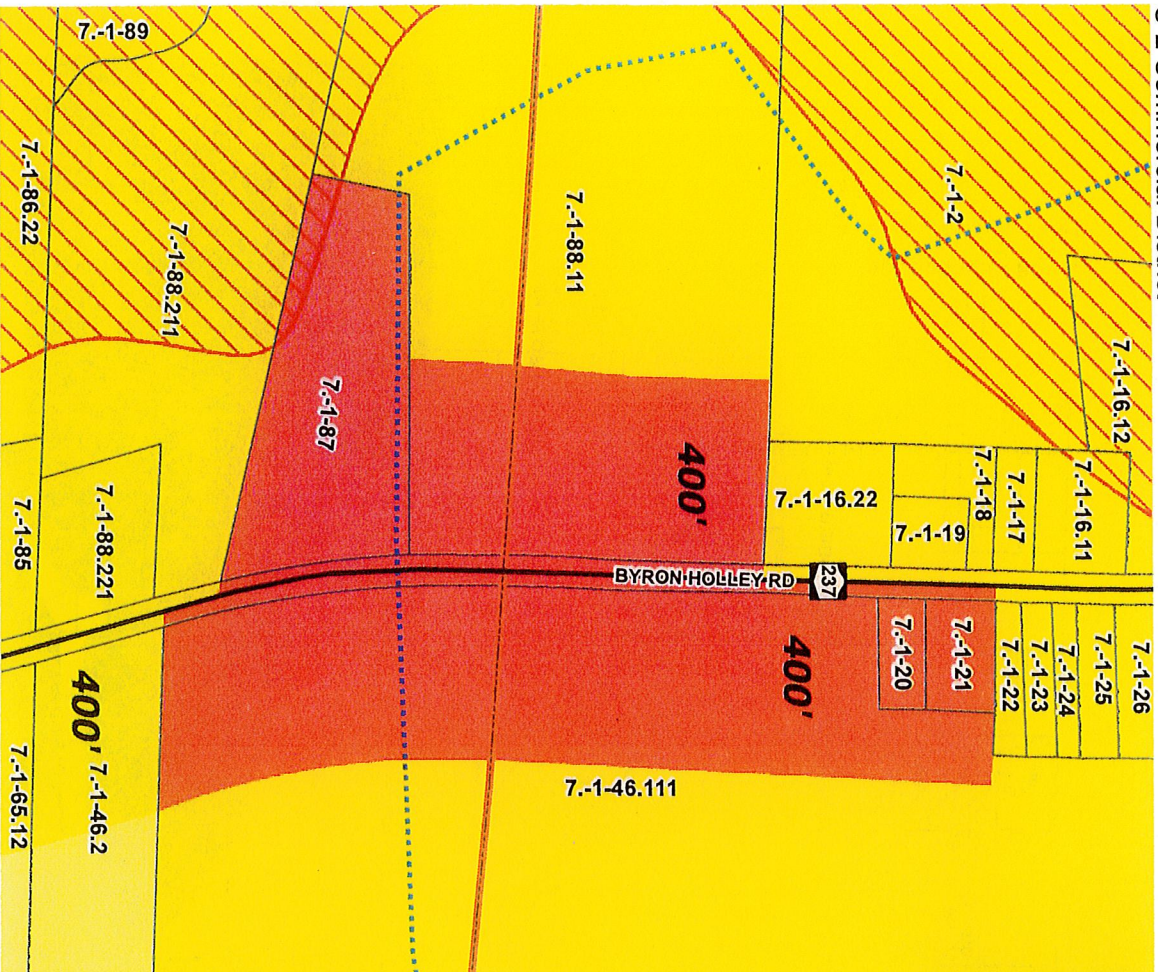

Town of Byron Zoning Map

In accordance with the
Town of Byron
Zoning Law

Map Features

Roads		Zoning Districts	
	Interstate Highway		A Agricultural
	State Routes		A-R Agricultural-Residential
	County Highway		C-1 Neighborhood Commercial
	Town Road		C-2 General Commercial
	Village Street		I-1 Industrial
	Eier		L-C Land Conservation
			R-1 Residential
	Active Railroad		State Regulated Wetlands
	Abandoned Railroad		Streams
	2011 Tax Parcels		Flood Hazard Area
			SG Development Areas

Revisions	
06/12/1980	9/13/2006
06/08/1983	
05/28/2003	

Map Created by the
Genesee County
Department of Planning
May 2012

Town of Byron Zoning Map Detail Maps

In accordance with the
Town of Byron
Zoning Law

C-2 Commercial District

Hamlet of Byron

South Byron

Map Features

Roads		Zoning Districts	
	Interstate Highway		A Agricultural
	State Routes		A-R Agricultural-Residential
	County Highway		C-1 Neighborhood Commercial
	Town Road		C-2 General Commercial
	Village Street		I-1 Industrial
	Electric Line		L-C Land Conservation
	Active Railroad		R-1 Residential
	Abandoned Railroad		
	2011 Tax Parcels		
	SG Development Areas		
	Streams		
	State Regulated Wetlands		
	Flood Hazard Area		

Revisions

06/12/1980	9/13/2006
06/08/1983	
05/28/2003	

Map Created by the
Genesee County
Department of Planning
May 2012