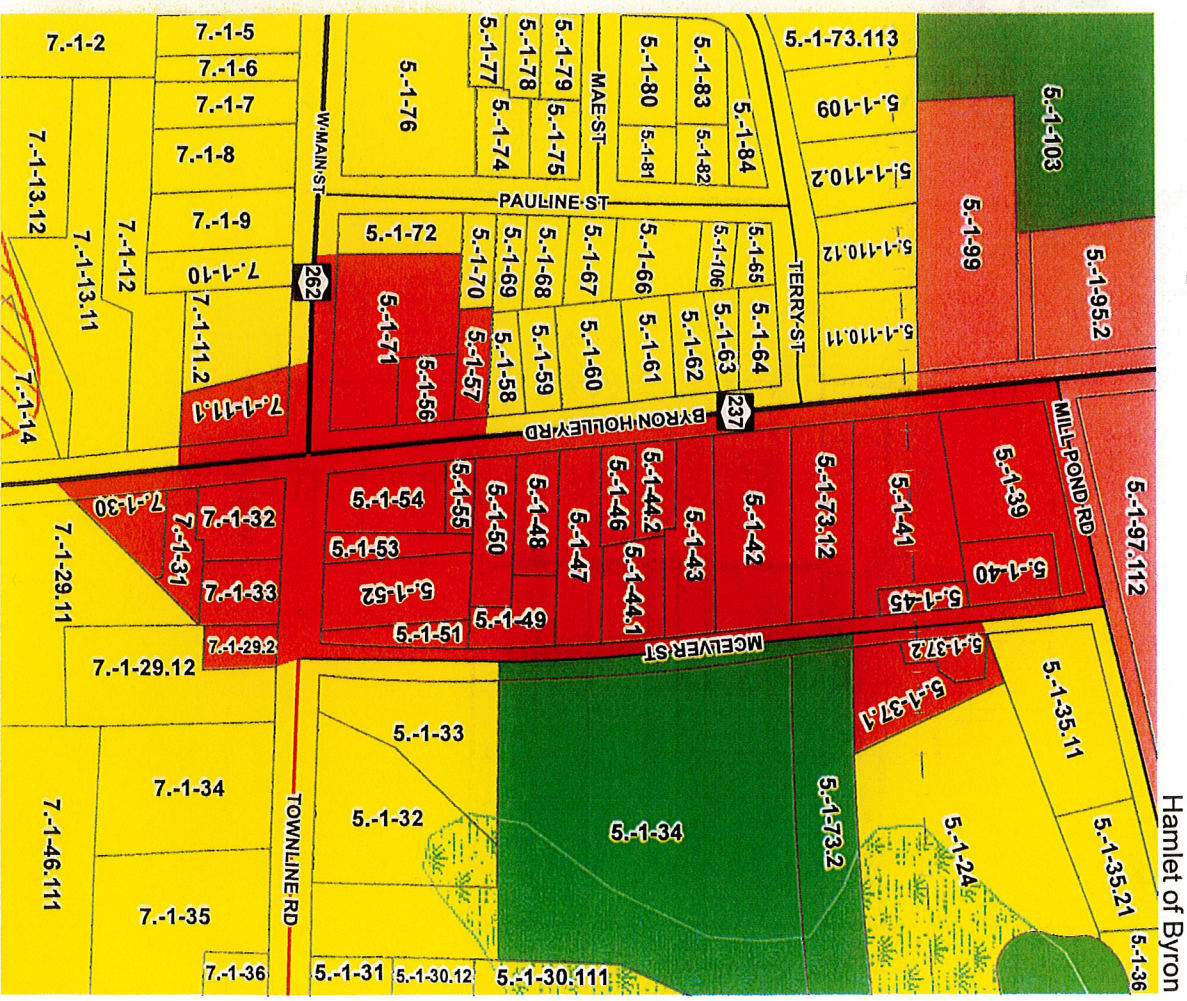

Town of Byron Zoning Map

In accordance with the
Town of Byron
Zoning Law

Map Features

Roads		Zoning Districts	
	Interstate Highway		A Agricultural
	State Routes		A-R Agricultural-Residential
	County Highway		C-1 Neighborhood Commercial
	Town Road		C-2 General Commercial
	Village Street		I-1 Industrial
	Eier		L-C Land Conservation
			R-1 Residential
	Active Railroad		State Regulated Wetlands
	Abandoned Railroad		Streams
	2011 Tax Parcels		Flood Hazard Area
			SG Development Areas

Revisions	
06/12/1980	9/13/2006
06/08/1983	
05/28/2003	

Map Created by the
Genesee County
Department of Planning
May 2012

Town of Byron Zoning Map Detail Maps

In accordance with the
Town of Byron
Zoning Law

C-2 Commercial District

Hamlet of Byron

South Byron

Map Features

Roads		Zoning Districts	
	Interstate Highway		A Agricultural
	State Routes		A-R Agricultural-Residential
	County Highway		C-1 Neighborhood Commercial
	Town Road		C-2 General Commercial
	Village Street		I-1 Industrial
	Electric Line		L-C Land Conservation
	Active Railroad		R-1 Residential
	Abandoned Railroad		
	2011 Tax Parcels		
	SG Development Areas		
	Streams		
	State Regulated Wetlands		
	Flood Hazard Area		

Revisions

06/12/1980	9/13/2006
06/08/1983	
05/28/2003	

Map Created by the
Genesee County
Department of Planning
May 2012