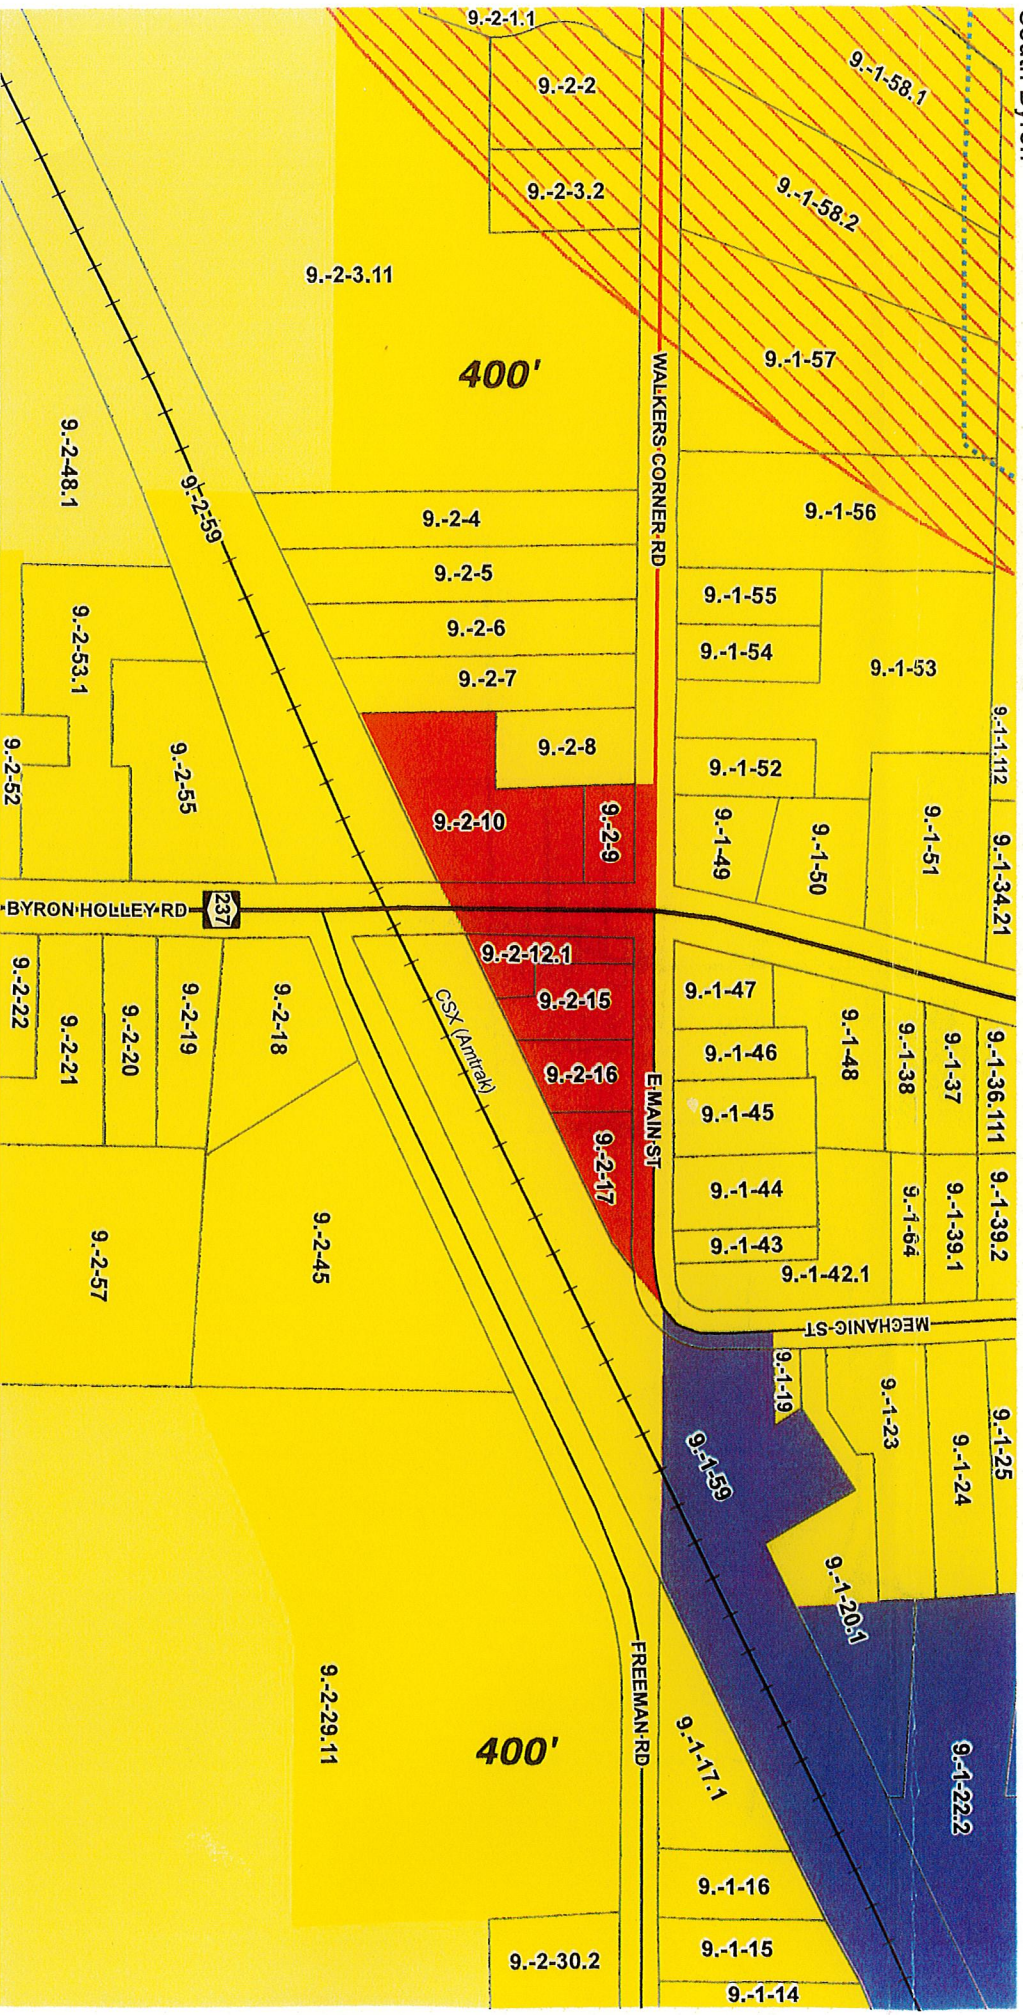

Town of Byron Zoning Map

In accordance with the
Town of Byron
Zoning Law

Map Features

Roads		Zoning Districts	
	Interstate Highway		A Agricultural
	State Routes		A-R Agricultural-Residential
	County Highway		C-1 Neighborhood Commercial
	Town Road		C-2 General Commercial
	Village Street		I-1 Industrial
	Eier		L-C Land Conservation
			R-1 Residential
	Active Railroad		State Regulated Wetlands
	Abandoned Railroad		Streams
	2011 Tax Parcels		Flood Hazard Area
			SG Development Areas

Revisions	
06/12/1980	9/13/2006
06/08/1983	
05/28/2003	

Map Created by the
Genesee County
Department of Planning
May 2012

Town of Byron Zoning Map Detail Maps

In accordance with the
Town of Byron
Zoning Law

C-2 Commercial District

Hamlet of Byron

South Byron

Map Features

Roads		Zoning Districts	
	Interstate Highway		A Agricultural
	State Routes		A-R Agricultural-Residential
	County Highway		C-1 Neighborhood Commercial
	Town Road		C-2 General Commercial
	Village Street		I-1 Industrial
	Electric Line		L-C Land Conservation
	Active Railroad		R-1 Residential
	Abandoned Railroad		
	2011 Tax Parcels		
	SG Development Areas		
	Streams		
	State Regulated Wetlands		
	Flood Hazard Area		

Revisions

06/12/1980	9/13/2006
06/08/1983	
05/28/2003	

Map Created by the
Genesee County
Department of Planning
May 2012